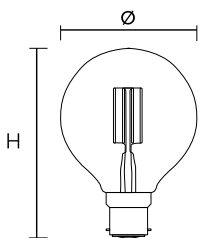

3 Year Silver Warranty

Code	Lamp Type	Temp	Lm	ØxH (mm)
Non Dimmable				
60799	3.3W LED Vintage Globe Non Dim - BC, Ø80mm	2200K	365	80x115
60800	3.3W LED Vintage Globe Non Dim - ES, Ø80mm			
60840	3.3W LED Vintage Globe Non Dim - BC, Ø95mm	2200K	365	95x134
60839	3.3W LED Vintage Globe Non Dim - ES, Ø95mm			
60801	3.3W LED Vintage Large Globe Non Dim - BC, Ø125mm	2200K	365	125x178
60802	3.3W LED Vintage Large Globe Non Dim - ES, Ø125mm			
Dimmable				
60803	3.3W LED Vintage Globe Dimmable - BC, Ø80mm	2200K	365	80x115
60804	3.3W LED Vintage Globe Dimmable - ES, Ø80mm			
60846	3.3W LED Vintage Globe Dimmable - BC, Ø95mm	2200K	365	95x134
60845	3.3W LED Vintage Globe Dimmable - ES, Ø95mm			
60805	3.3W LED Vintage Large Globe Dimmable - BC, Ø125mm	2200K	365	125x178
60806	3.3W LED Vintage Large Globe Dimmable - ES, Ø125mm			